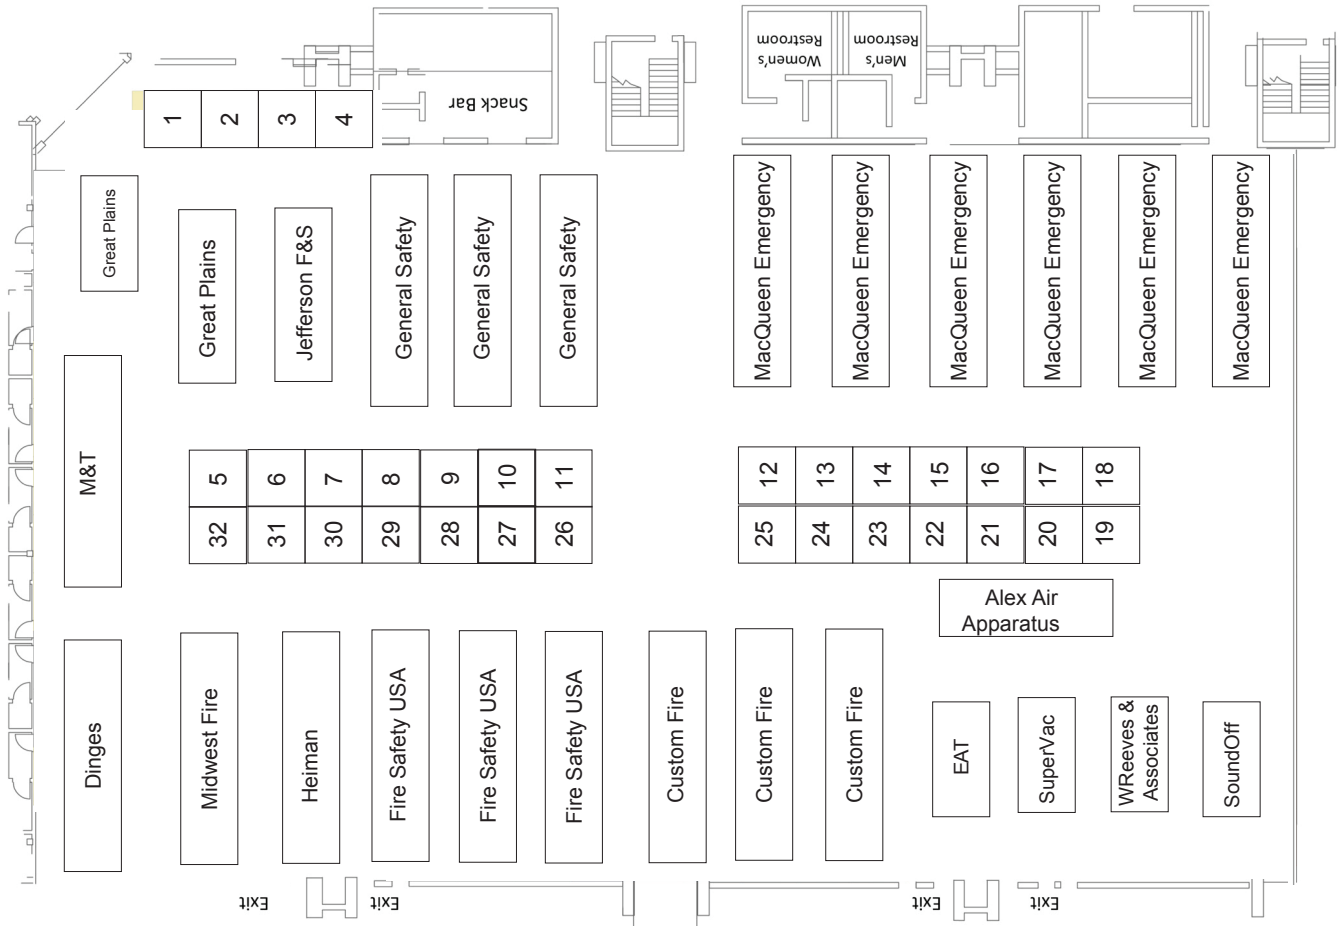

Pioneer Hall South

Fitzgerald Exhibit Hall

**2024 MSFCA
Annual Conference**
Vendor Show Hours
Thursday, October 17th
11:00 am - 6:00 pm

Gooseberry Falls Room