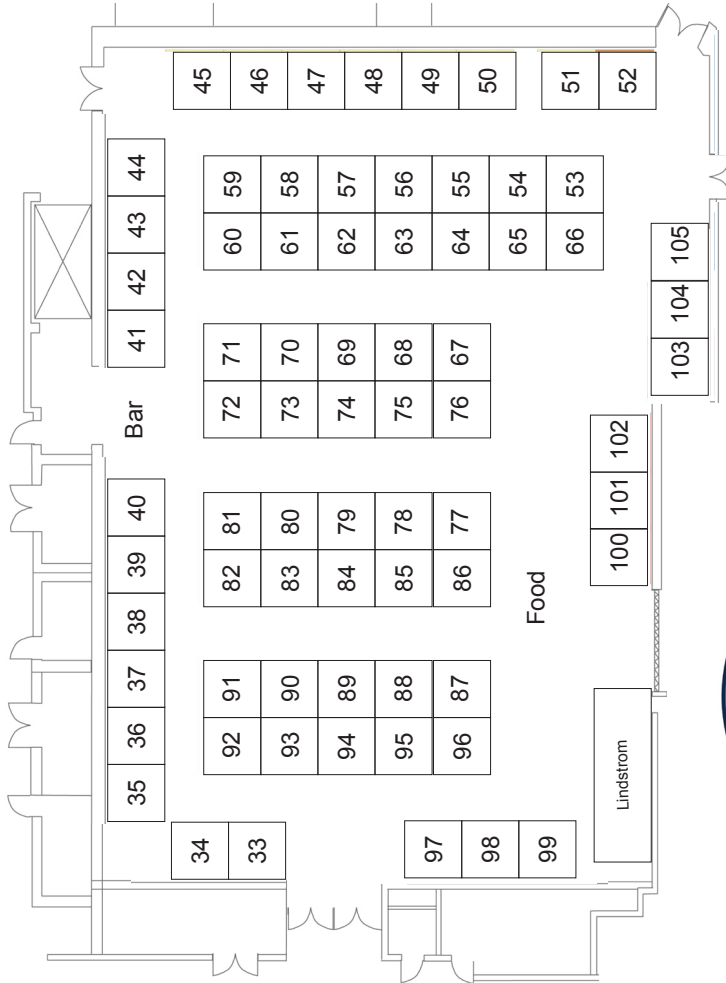

Pioneer Hall South

Fitzgerald Exhibit Hall

**2024 MSFCA
Annual Conference**
Vendor Show Hours
Thursday, October 17th
11:00 am - 6:00 pm

Gooseberry Falls Room